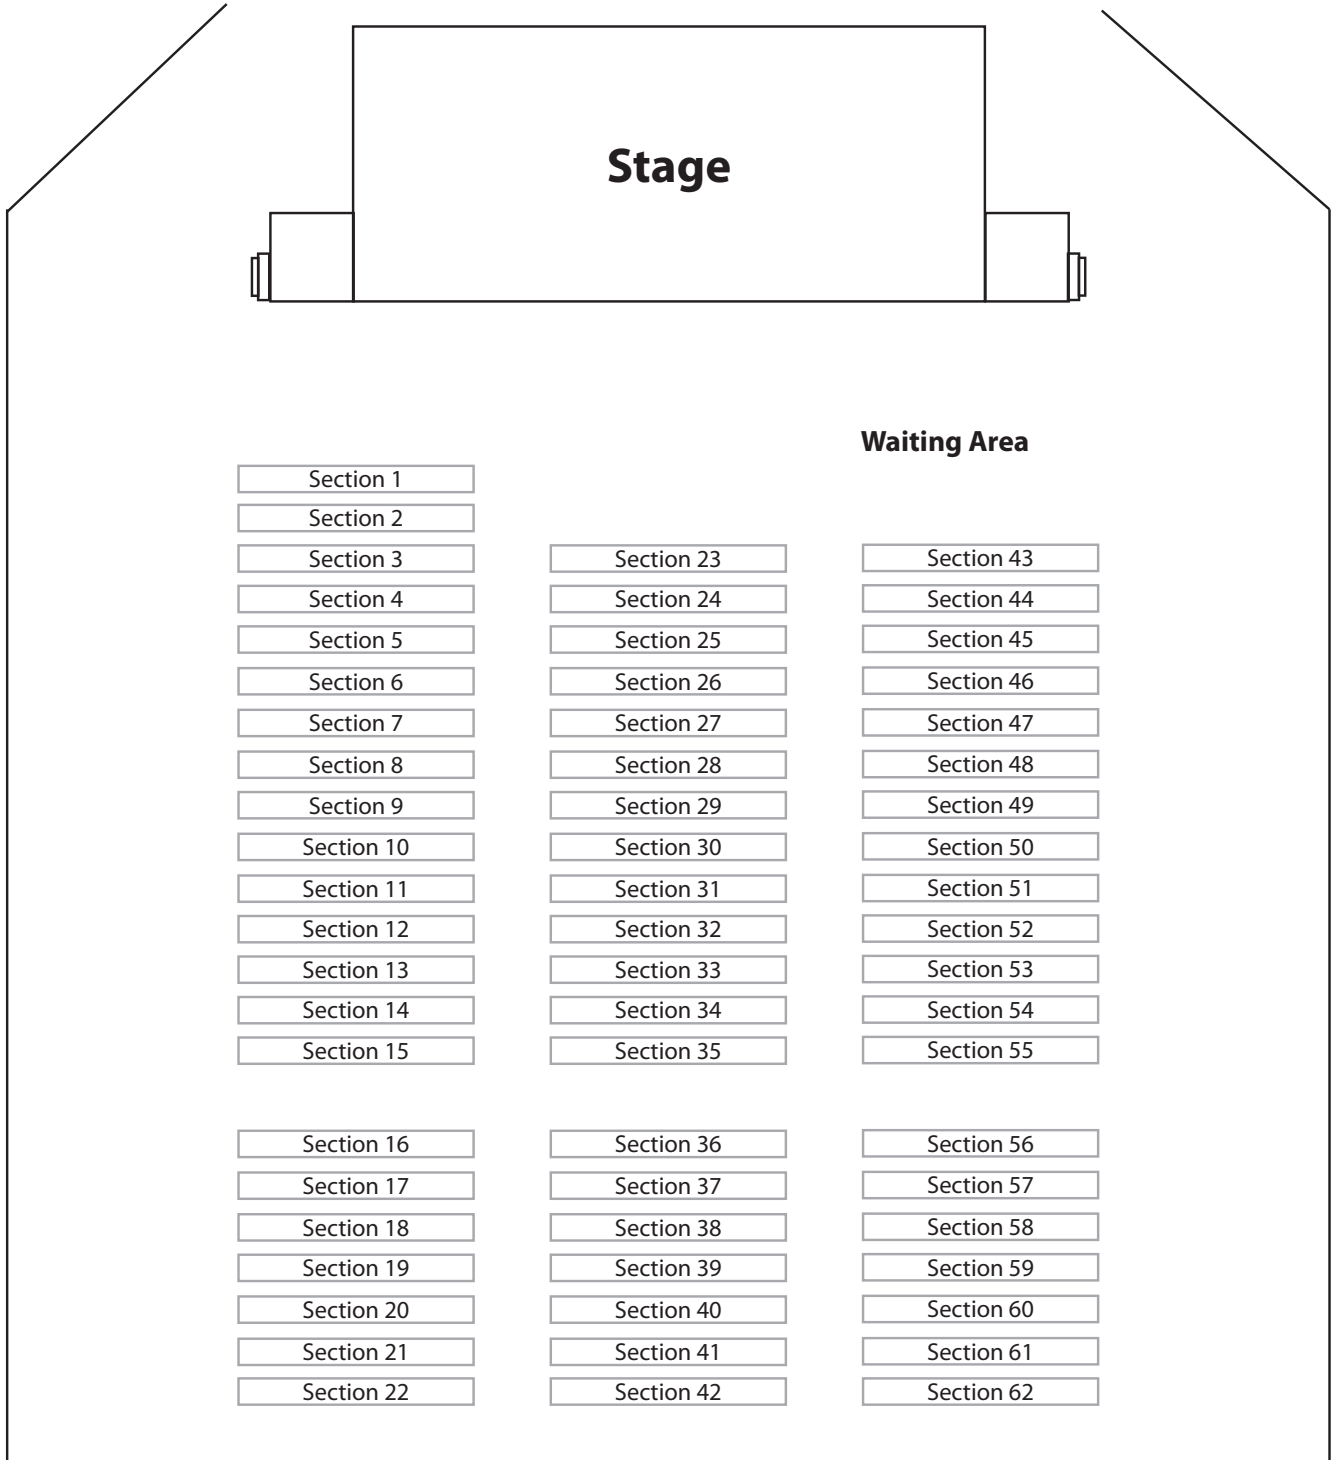

Awards Ceremony Team Seat Assignments

Sample High School

Your team has 12 seats in Section: 10

Sacramento Memorial Auditorium - 1515 J Street

Front Entrance - J Street